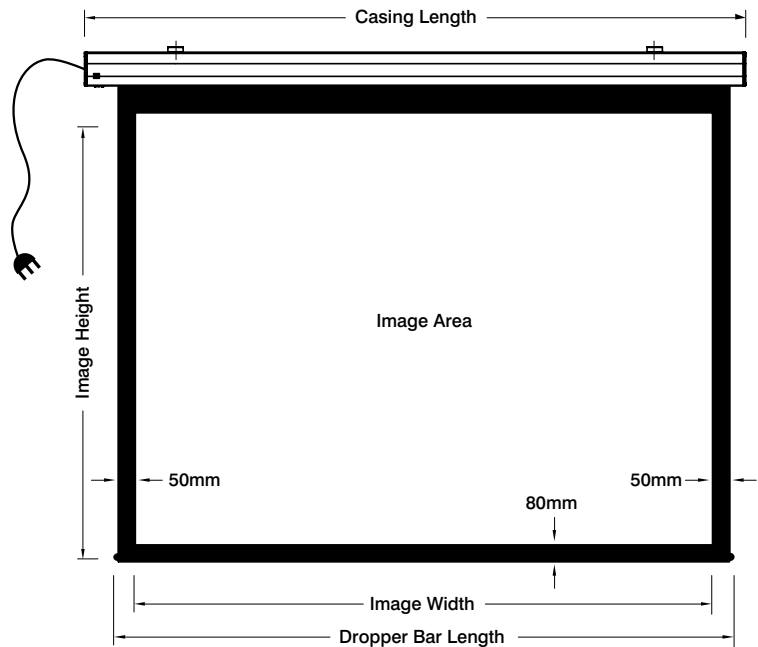

Specification For Grandview Large Smart Screen

Features:

- IR remote control with fine adjustments buttons. External IR cable provided.
- 12V trigger using 2.5mm output to screen and 3.5mm on projector end.
- Cable for dry contact integration provided.
- RS232 interface possible but requires additional accessory.
- Manual override switch at base of the casing.
- White Aluminium Designer Casing.
- Plana R front projection fabric with 50mm black side borders.
- Easy limit setting adjustment.
- Universal Mounting system - "snap in" brackets can be positioned at any point along the casing.

Product Code	Aspect Ratio	Diagonal Size (inches)	Image Size w x h (mm)	Casing Length (mm)	Dropper bar (mm)	Shipping Size w x h x d (mm)	Net Weight (kg)	Top Black Leader (mm)	GV HideAway
GRSA150V	4:3	150"	3050 x 2285	3350	3150	3750 x 215 x 215	29	80	HER30HID375
GRSA180V	4:3	180"	3620 x 2715	3920	3720	4330 x 215 x 200	38	80	HER30HID500
GRSA200V	4:3	200"	4020 x 3015	4320	4120	4720 x 215 x 215	49	80	HER30HID500
GRSB120H	16:9	120"	2655 x 1495	2955	2760	3220 x 155 x 160	17	300	HER30HID336
GRSB130H	16:9	130"	2880 x 1620	3180	2980	3480 x 210 x 200	30	400	HER30HID336
GRSB140H	16:9	140"	3100 x 1745	3400	3250	3650 x 155 x 160	32	300	HER30HID375
GRSB150H	16:9	150"	3320 x 1865	3620	3420	4020 x 215 x 215	34	300	HER30HID375
GRSB160H	16:9	160"	3545 x 2000	3845	3695	4330 x 200 x 200	36	300	HER30HID500