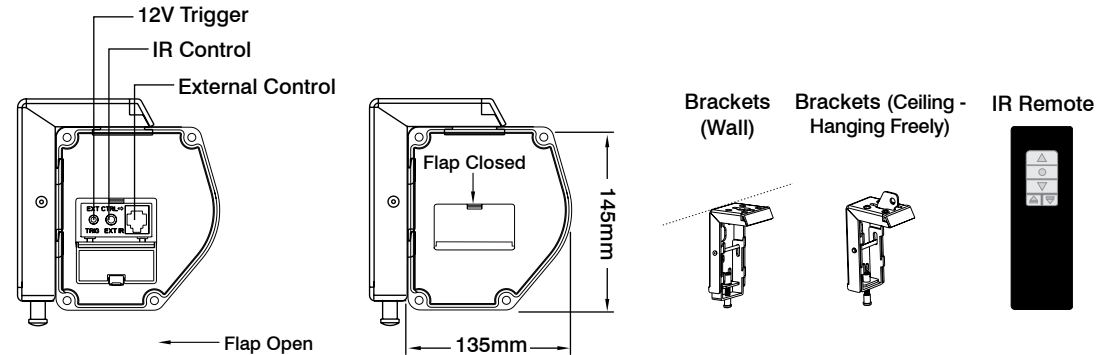

## Features:

- IR remote control with fine adjustments buttons. External IR cable provided.
- 12V trigger using 2.5mm output to screen and 3.5mm on projector end.
- Cable for dry contact integration provided.
- RS232 interface possible but requires additional accessory.
- Manual override switch at base of the casing.
- White Aluminium Designer Casing.
- Plana R front projection fabric with 50mm black side borders.
- Easy limit setting adjustment.
- Universal Mounting system - "snap in" brackets can be positioned at any point along the casing.

# Specification For Grandview Large Smart Screen

Product Code	Aspect Ratio	Diagonal Size (inches)	Image Size w x h (mm)	Casing Length (mm)	Dropper bar (mm)	Shipping Size w x h x d (mm)	Net Weight (kg)	Top Black Leader (mm)	GV HideAway
GRSB180H	16:9	180"	3985 x 2240	4285	4135	4685 x 215 x 215	43	300	HER30HID500
GRSB200H	16:9	200"	4430 x 2490	4785	4530	5185 x 215 x 215	55	300	HER30HID500
GRSG120C	16:10	120"	2585 x 1615	2835	2965	3235 x 155 x 160	21	300	HER30HID336
GRSG130C	16:10	130"	2800 x 1750	3100	3000	3500 x 215 x 215	30	300	HER30HID336
GRSG140C	16:10	140"	3015 x 1885	3315	3115	3760 x 215 x 200	32	400	HER30HID375
GRSG150C	16:10	150"	3230 x 2020	3530	3380	3875 x 210 x 205	34	300	HER30HID375
GRSG180C	16:10	180"	3877 x 2423	4177	4027	4445 x 210 x 205	43	300	HER30HID500
GRSG200C	16:10	200"	4308 x 2692	4668	4458	4845 x 210 x 205	55	300	HER30HID500